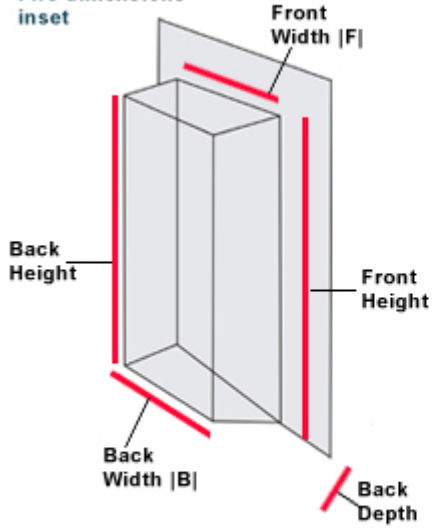

Fire dimensions
inset

Type	
Inset Height	582
Inset Width	663
Inset Depth	240

burley
a warming experience