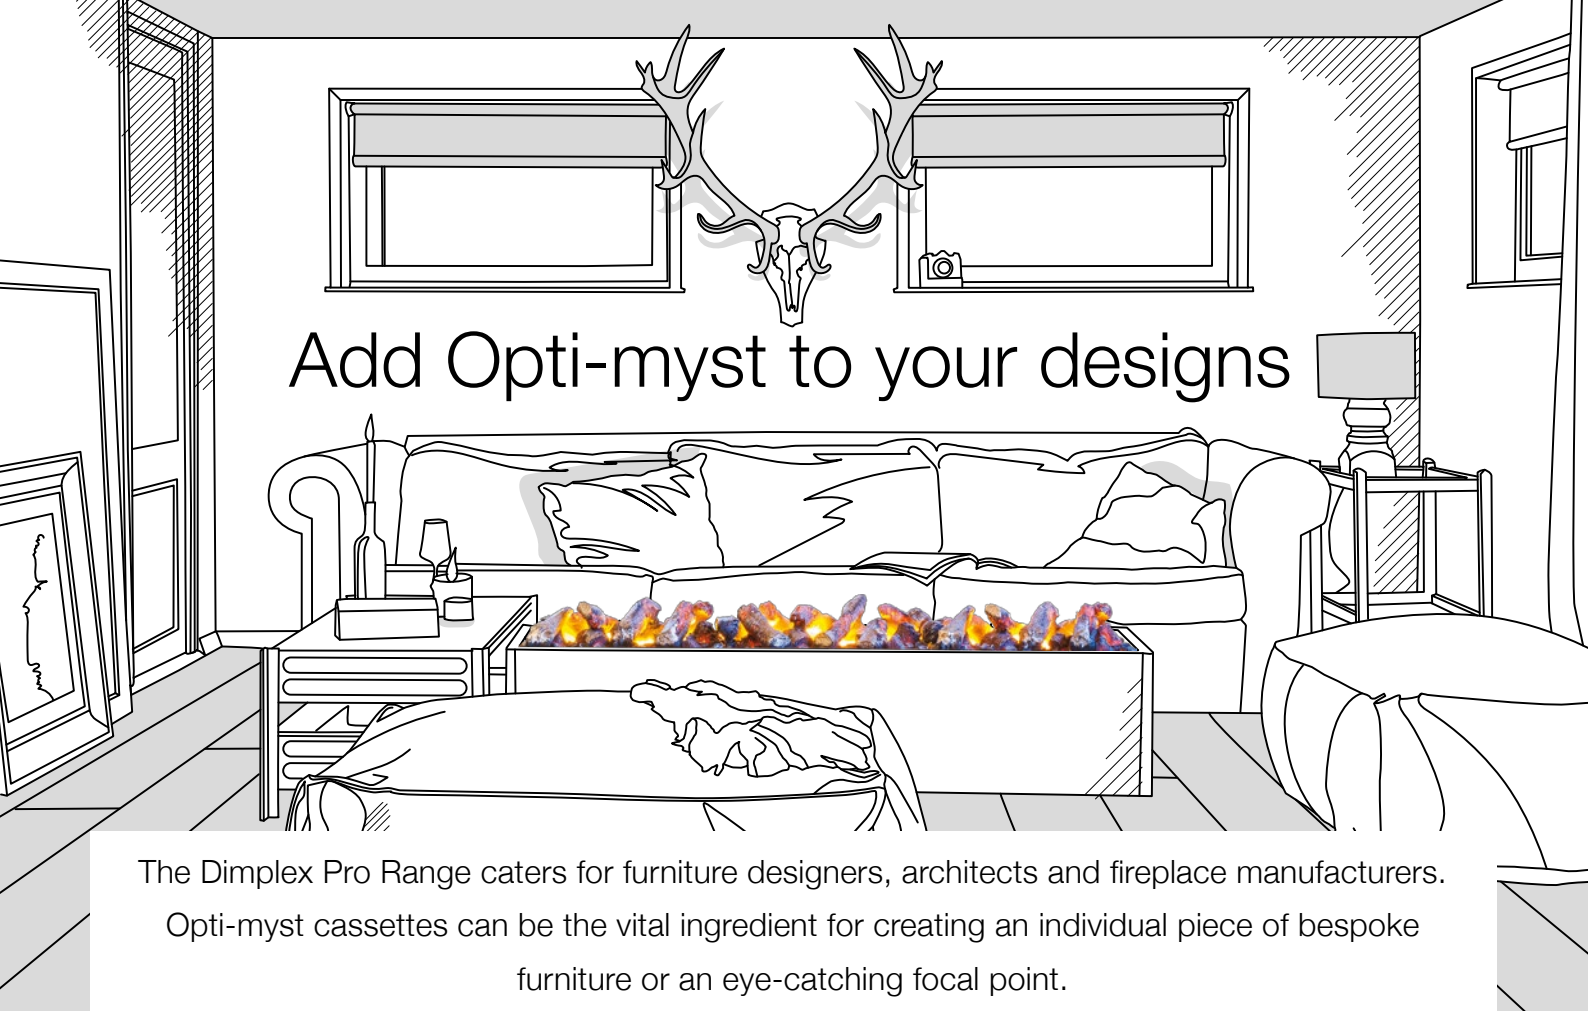

Add Opti-myst to your designs

The Dimplex Pro Range caters for furniture designers, architects and fireplace manufacturers. Opti-myst cassettes can be the vital ingredient for creating an individual piece of bespoke furniture or an eye-catching focal point.