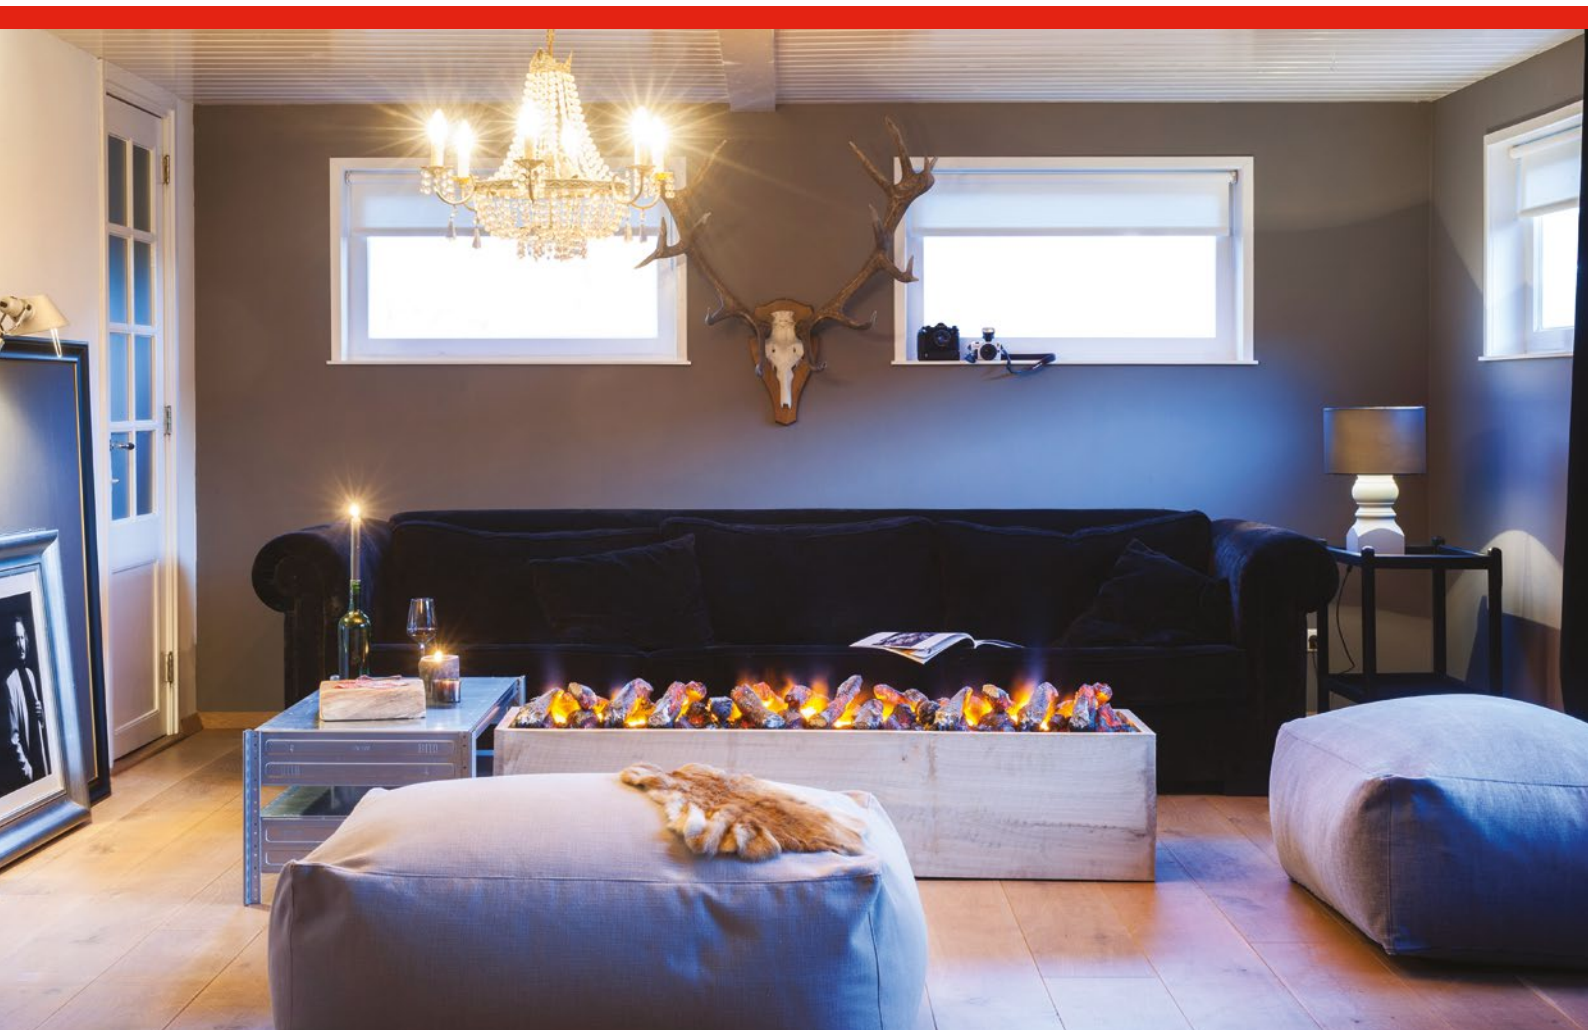

Dimplex®

opti-myst®
The Professional Range

Introducing the 500 and 1000 Cassettes

Introducing a new range of Opti-myst cassettes which offer more features than ever before. For the first time these Opti-myst fires can be plumbed to the water supply – removing the need to regularly fill up the bottle. These cassettes can also be connected in series, giving greater flexibility to designs. To further enhance the experience, the cassettes have added sound effects which offer the warming atmosphere of a crackling blaze.

Cassette 500

- Realistic Opti-myst flame and smoke effect
- Can be plumbed to water supply or bottle fed
- Can be connected in series to other 500 or 1000 cassettes
- Fully variable flame and smoke effect
- Adjustable sound
- LED glowing log bed
- Remote control
- Dimensions: 240 Inset Height x 508 Width x 354 Depth (mm)
- Model CAS500

Cassette 1000

- Realistic Opti-myst flame and smoke effect
- Can be plumbed to water supply or bottle fed
- Can be connected in series to other 500 or 1000 cassettes
- Fully variable flame and smoke effect
- Adjustable sound
- LED glowing log bed
- Remote control
- Dimensions: 240 Inset Height x 1017 Width x 354 Depth (mm)
- Model CAS1000