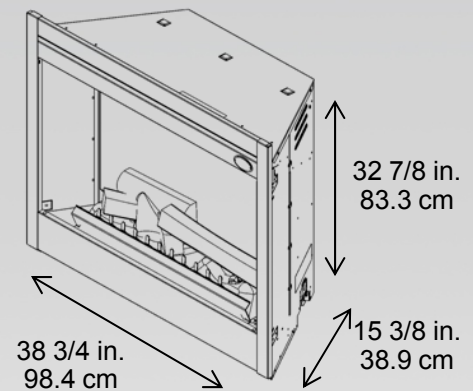

Accessories

- TS521W – Wall thermostat
- BFPLUGE – 120 volt plug kit
- BFRK-KIT – Remote control kit
- WRCPF-KIT – Wall switch remote control