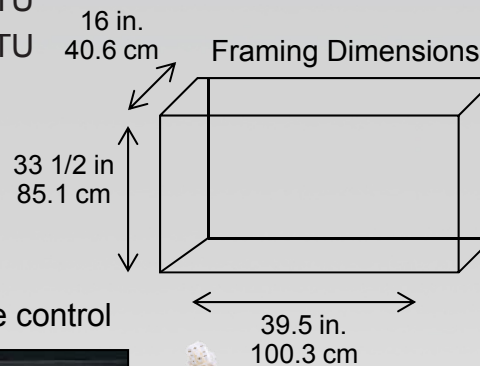

Accessories

- TS521W – Wall thermostat
- BFPLUGE – 120 volt plug kit
- BFRK-KIT – Remote control kit
- WRCPF-KIT – Wall switch remote control